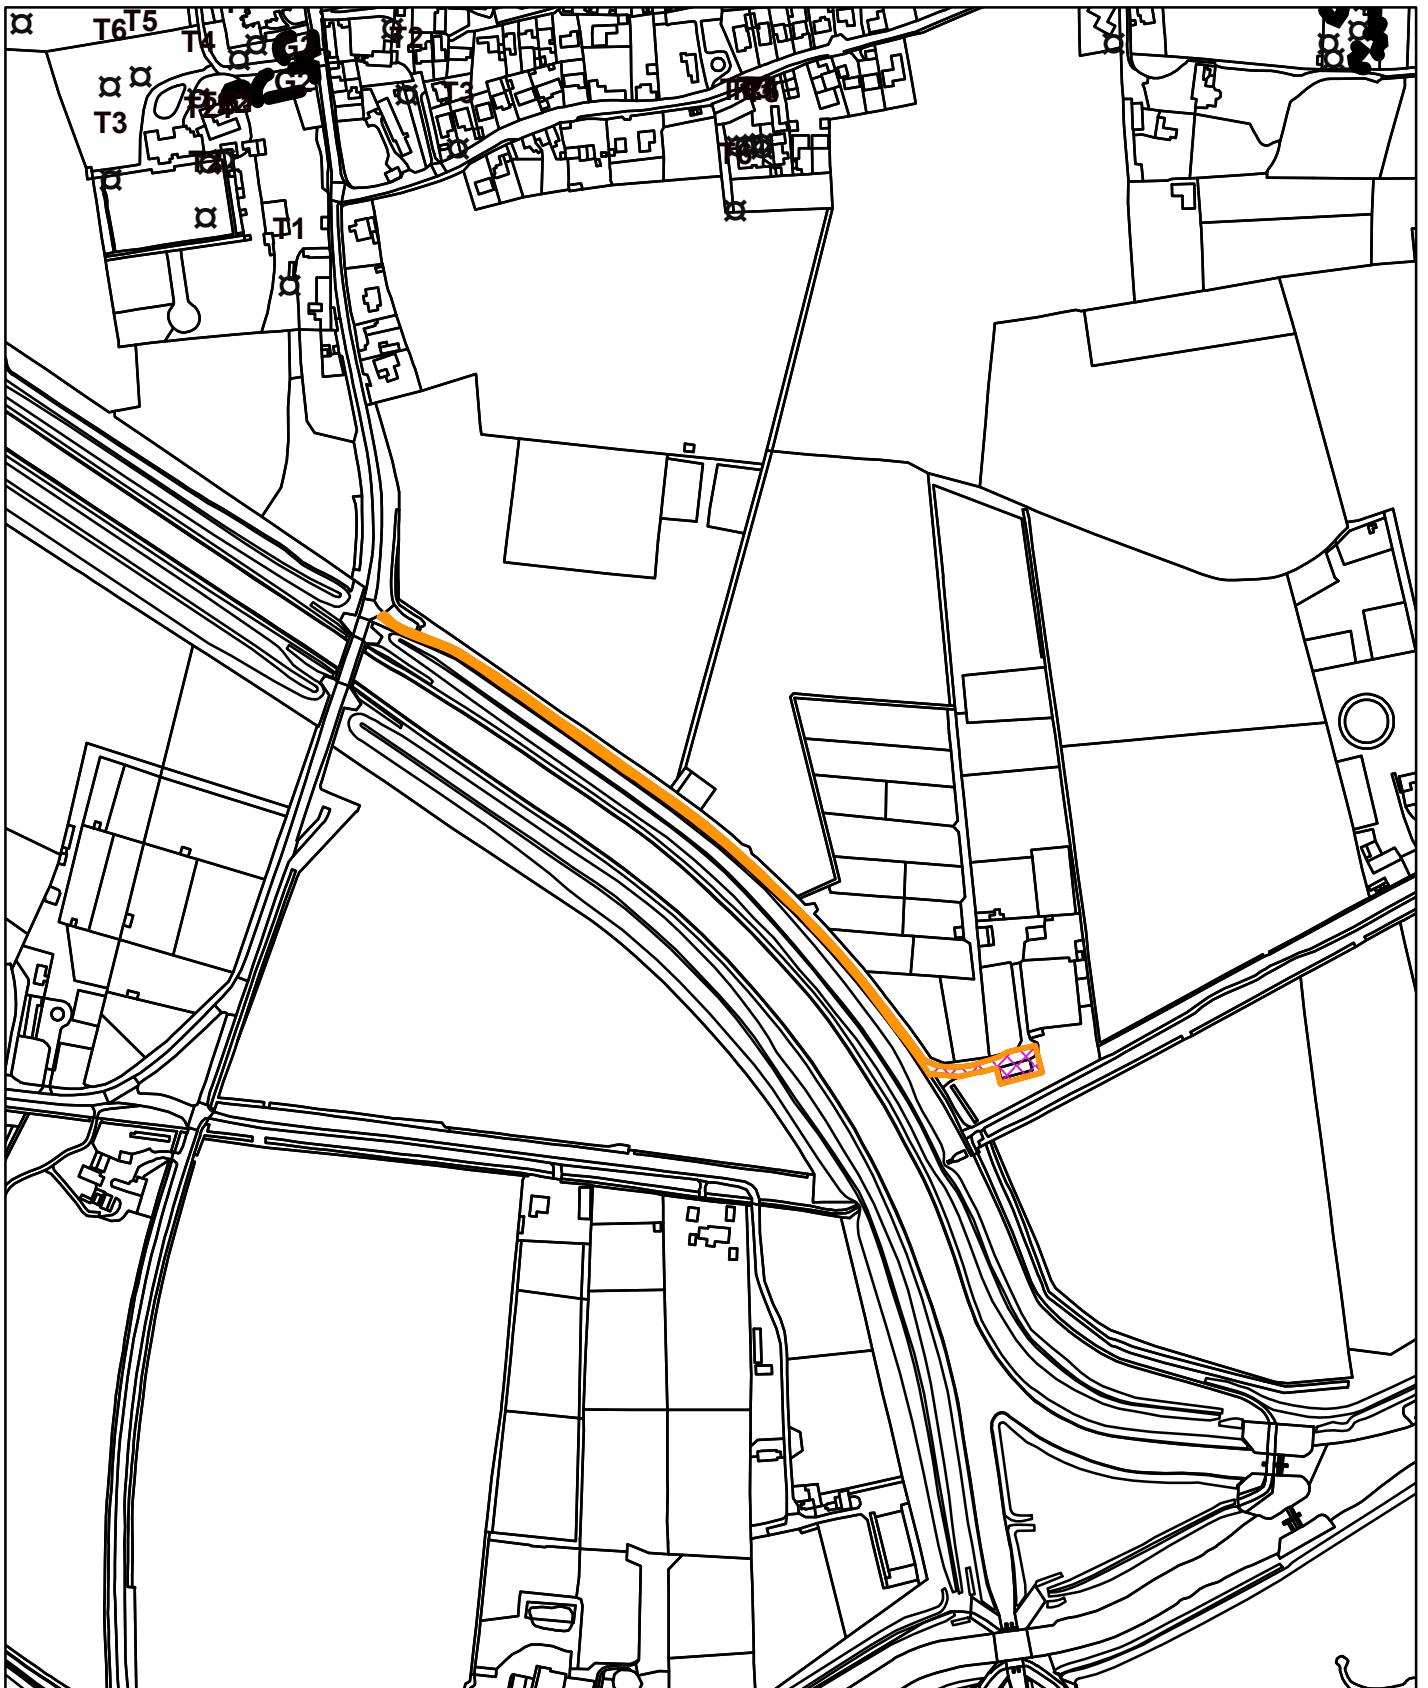

21/01127/F

Twelve Acre Farm, Moor Drove (East), Hockwold Cum Wilton, IP26 4JU

© Crown copyright and database rights 2022
Ordnance Survey 100024314

06/06/2022